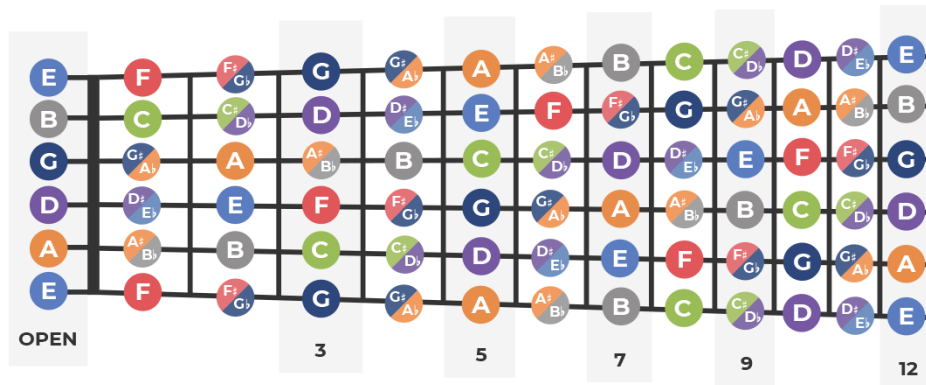

Guitar Fretboard Knowledge

Figure 1: E String (6th String)

Figure 2: A String (5th String)

GUITAR FRETBOARD NOTES DIAGRAM

Figure 3: Guitar Fretboard Notes Diagram

Guitar Strings	Guitar Frets				
	0 th (Open)	1 st Fret	2 nd Fret	3 rd Fret	4 th Fret
6 th String	E	F	F#	G	G#
5 th String	A	A#	B	C	C#
4 th String	D	D#	E	F	F#
3 rd String	G	G#	A	A#	-
2 nd String	B	C	C#	D	D#
1 st String	E	-	-	-	-

Table 1: E to E (2 Octave) (6th String to 1st String) Fret Board Notes