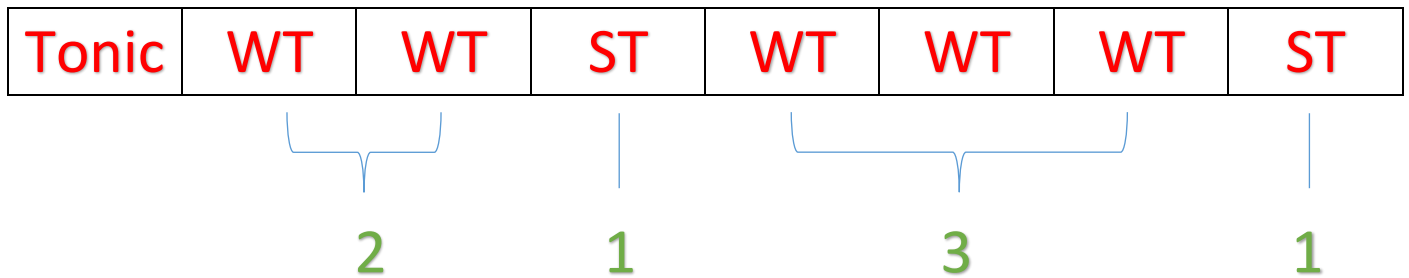

1. How to Form a Major Scale?

Formula:

** Tonic – 1st note of the Scale.

** Semi Tone (ST) / Half Step – Move along the Next Note.

** Whole Tone (WT) / Full Step – Move along the Alternate Note.

ONLINE AND OFFLINE

2. Major Scale Formula with Examples:

Tonic	WT	WT	ST	WT	WT	WT	ST
C	D	E	F	G	A	B	C
C#	D#	F	F#	G#	A#	C	C#
D	E	F#	G	A	B	C#	D

3. Whole Tone, Semi Tone:

4. C Major Scale

5. C Major Scale (1 Octave, Open Position) Tab: