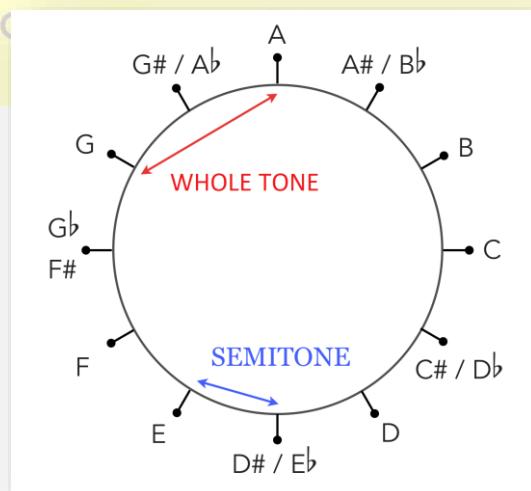

1. How to Form a Major Scale?

Formula:

** Tonic – 1st note of the Scale.

** Semi Tone (ST) / Half Step – Move along the Next Note.

** Whole Tone (WT) / Full Step – Move along the Alternate Note.

ONLINE AND OFFLINE

2. Major Scale Formula with Examples:

Tonic	WT	WT	ST	WT	WT	WT	ST
C	D	E	F	G	A	B	C
C#	D#	F	F#	G#	A#	C	C#
D	E	F#	G	A	B	C#	D

3. Whole Tone, Semi Tone:

4. C Major Scale

5. C Major Scale (1 Octave, Open Position) Tab: