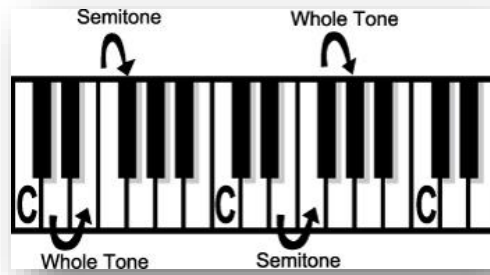

1. How to Form a Major Scale?

Formula:

** Tonic – 1st note of the Scale.

** Semi Tone (ST) / Half Step – Move along the Next Note.

** Whole Tone (WT) / Full Step – Move along the Alternate Note.

ONLINE AND OFFLINE

2. Major Scale Formula with Examples:

Tonic	WT	WT	ST	WT	WT	WT	ST
C	D	E	F	G	A	B	C
C#	D#	F	F#	G#	A#	C	C#
D	E	F#	G	A	B	C#	D

3. Whole Tone, Semi Tone:

4. C Major Scale

5. C Major Scale (1 Octave, Open Position) Tab: