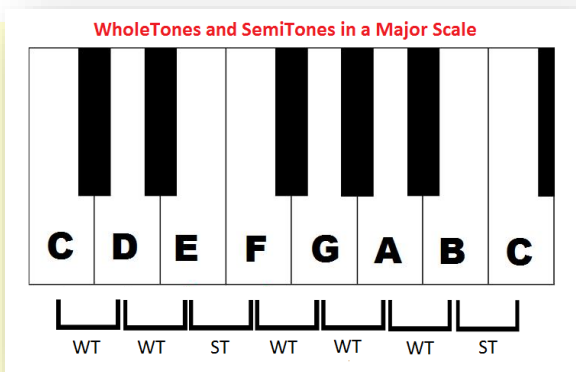

1. How to Form a Major Scale?

Formula:

** Tonic – 1st note of the Scale.

** Semi Tone (ST) / Half Step – Move along the Next Note.

** Whole Tone (WT) / Full Step – Move along the Alternate Note.

ONLINE AND OFFLINE

2. Major Scale Formula with Examples:

Tonic	WT	WT	ST	WT	WT	WT	ST
C	D	E	F	G	A	B	C
C#	D#	F	F#	G#	A#	C	C#
D	E	F#	G	A	B	C#	D

3. Whole Tone, Semi Tone:

4. C Major Scale

5. C Major Scale (1 Octave, Open Position) Tab: